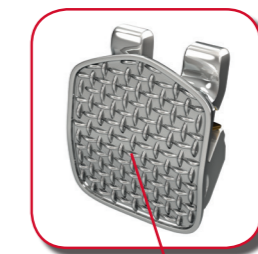

EXPERIENCE LSB

SL Product

EXPERIENCE™ L is one of the most sophisticated interactive lingual bracket systems available on the market. Its easy-to-access golden clip makes wire changes extremely accessible for practitioners, aiding to reduce treatment time and thus increasing patient satisfaction. Its small size limits speech interference and potential bond failure.

Micro sandblasted mesh base ensures superior retention

Universal Comfortube
40-1770-0000

Interactive clip
Milled Slot for an incredible precision

Low profile for greater comfort

Anatomically correct base

Rounded and polished tie-wings reduce occlusal interference

SL Product

EXPERIENCE LSB is a self-ligating lingual bracket similar to EXPERIENCE L, but with a smaller base. It is the tool of choice for aesthetic corrections for anterior alignment. Invisible, EXPERIENCE LSB is the perfect treatment option for discerning adult patients looking for an efficient cosmetic solution. Easy-to-bond through direct bonding on the lingual surface or indirectly via transfer trays.

Micro sandblasted mesh base ensures superior retention

Lower incisor with narrow base
U: 17-153U-0010
L: 17-163U-0010

Golden spring clip enhances visibility. Full slot coverage and two point contact.

Interactive clip