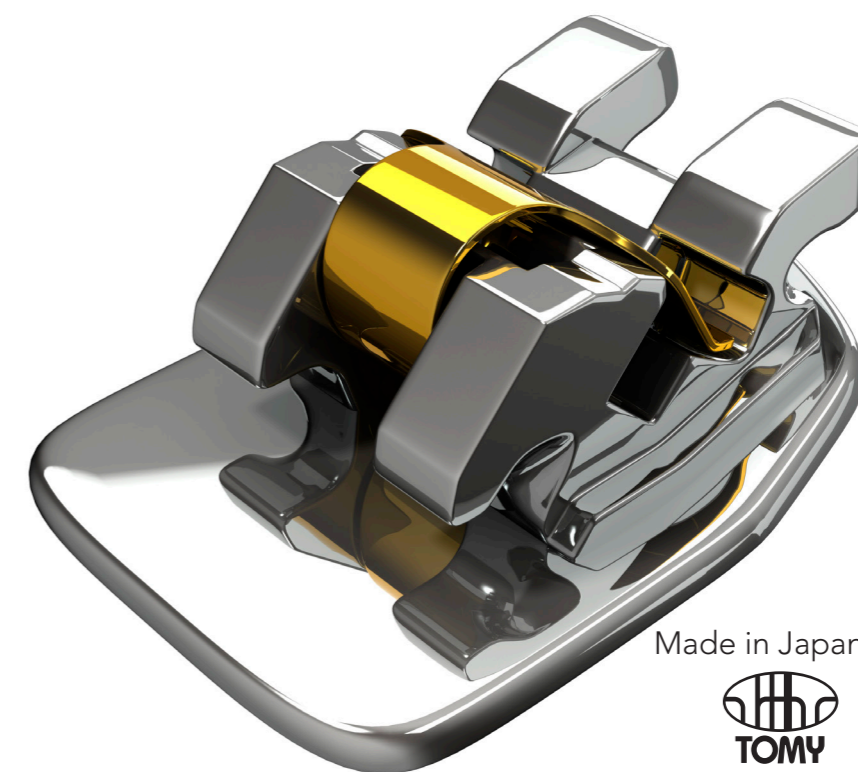

Available in single patient kits,
or in bags of 5.

Precise Direct
Lingual Bonding
with GC KommonBase

EXPERIENCE L/LSB

Made in Japan by

Self-Ligating Lingual Brackets

GC Orthodontics
GLOBAL EXPERTS IN ORTHODONTICS

EXPERIENCE LSB

SL Product

EXPERIENCE™ L is one of the most sophisticated interactive lingual bracket systems available on the market. Its easy-to-access golden clip makes wire changes extremely accessible for practitioners, aiding to reduce treatment time and thus increasing patient satisfaction. Its small size limits speech interference and potential bond failure.

Micro sandblasted mesh base ensures superior retention

Universal Comfortube
40-1770-0000

Interactive clip
Milled Slot for an incredible precision

Low profile for greater comfort

Anatomically correct base

Rounded and polished tie-wings reduce occlusal interference

SL Product

EXPERIENCE LSB is a self-ligating lingual bracket similar to EXPERIENCE L, but with a smaller base. It is the tool of choice for aesthetic corrections for anterior alignment. Invisible, EXPERIENCE LSB is the perfect treatment option for discerning adult patients looking for an efficient cosmetic solution. Easy-to-bond through direct bonding on the lingual surface or indirectly via transfer trays.