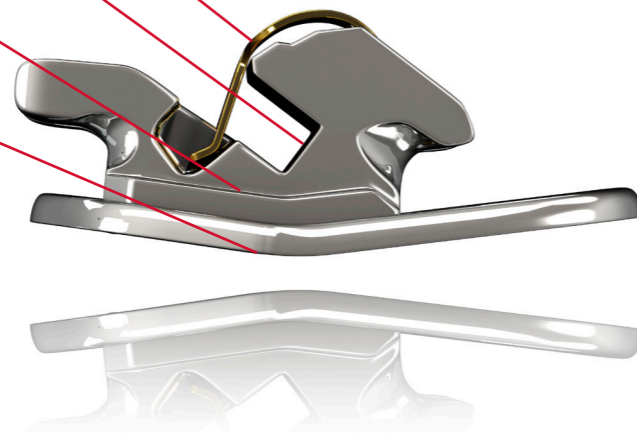

Micro sandblasted mesh base ensures superior retention

Universal Comfortube
40-1770-0000

Interactive clip
Milled Slot for an incredible precision

Low profile for greater comfort

Anatomically correct base

Rounded and polished tie-wings reduce occlusal interference

SL Product

EXPERIENCE LSB is a self-ligating lingual bracket similar to EXPERIENCE L, but with a smaller base. It is the tool of choice for aesthetic corrections for anterior alignment. Invisible, EXPERIENCE LSB is the perfect treatment option for discerning adult patients looking for an efficient cosmetic solution. Easy-to-bond through direct bonding on the lingual surface or indirectly via transfer trays.

Micro sandblasted mesh base ensures superior retention

Lower incisor with narrow base
U: 17-153U-0010
L: 17-163U-0010

Golden spring clip enhances visibility. Full slot coverage and two point contact.

Interactive clip

Milled Slot for an incredible precision

Low profile for greater comfort

Anatomical base