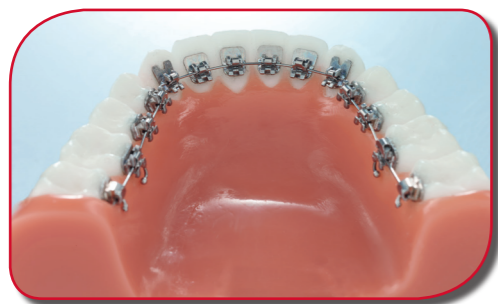

EXPERIENCE LSB

SL Product

EXPERIENCE™ L is one of the most sophisticated interactive lingual bracket systems available on the market. Its easy-to-access golden clip makes wire changes extremely accessible for practitioners, aiding to reduce treatment time and thus increasing patient satisfaction. Its small size limits speech interference and potential bond failure.

Micro sandblasted mesh base ensures superior retention

Universal Comfortube
40-1770-0000

Interactive clip
Milled Slot for an incredible precision

Low profile for greater comfort

Anatomically correct base

Rounded and polished tie-wings reduce occlusal interference

SL Product

EXPERIENCE LSB is a self-ligating lingual bracket similar to EXPERIENCE L, but with a smaller base. It is the tool of choice for aesthetic corrections for anterior alignment. Invisible, EXPERIENCE LSB is the perfect treatment option for discerning adult patients looking for an efficient cosmetic solution. Easy-to-bond through direct bonding on the lingual surface or indirectly via transfer trays.

Milled Slot for an incredible precision

Low profile for greater comfort

Anatomical base