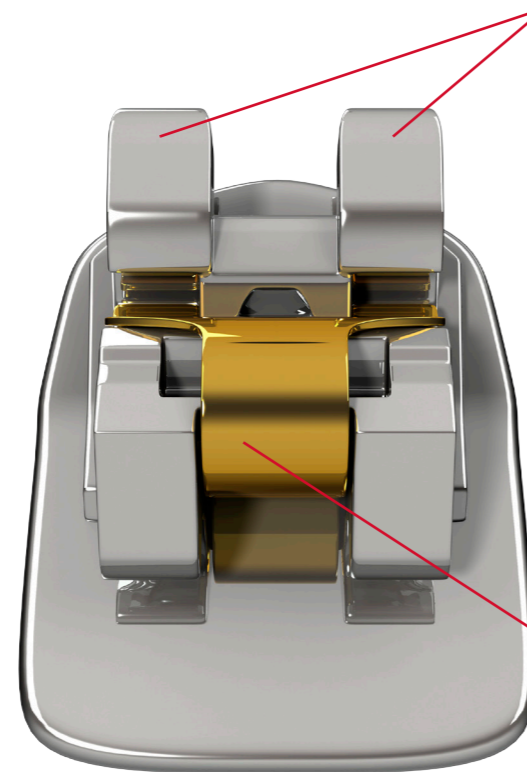

Micro sandblasted mesh base ensures superior retention

Universal Comfortube
40-1770-0000

Interactive clip
Milled Slot for an incredible precision

Low profile for greater comfort

Anatomically correct base

Rounded and polished tie-wings reduce occlusal interference

SL Product

EXPERIENCE LSB is a self-ligating lingual bracket similar to EXPERIENCE L, but with a smaller base. It is the tool of choice for aesthetic corrections for anterior alignment. Invisible, EXPERIENCE LSB is the perfect treatment option for discerning adult patients looking for an efficient cosmetic solution. Easy-to-bond through direct bonding on the lingual surface or indirectly via transfer trays.

Micro sandblasted mesh base ensures superior retention

Lower incisor with narrow base
U: 17-153U-0010
L: 17-163U-0010

Golden spring clip enhances visibility. Full slot coverage and two point contact.

Interactive clip

Milled Slot for an incredible precision

Low profile for greater comfort

Anatomical base